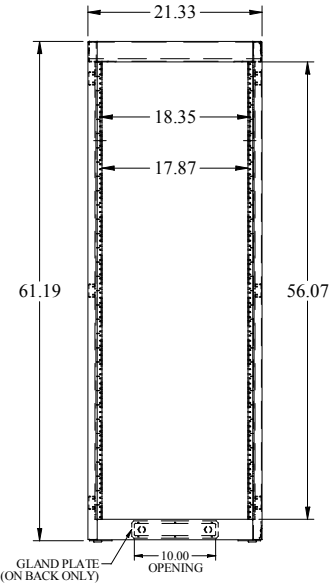

PART No. REFK1905624
 for more information visit
www.hammondmfg.com
 Data subject to change without notice
 Isometric drawing Not to Scale

TOP VIEW

LEFT SIDE VIEW

FRONT VIEW

SIDE CROSS SECTION

BOTTOM VIEW