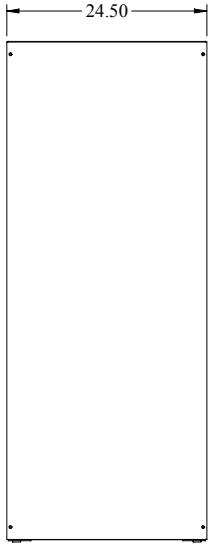

PART No. REFK1905624
 for more information visit
www.hammondmfg.com
 Data subject to change without notice
 Isometric drawing Not to Scale

TOP VIEW

LEFT SIDE VIEW

FRONT VIEW

SIDE CROSS SECTION

BOTTOM VIEW